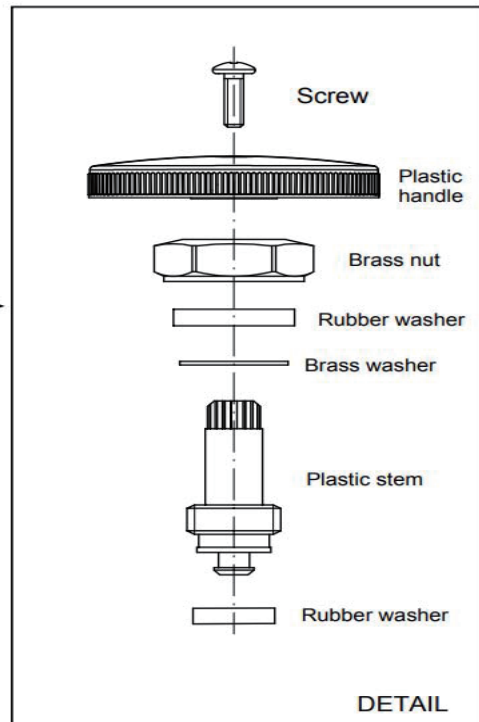

## TECHNICAL DATA

**DESCRIPTION:**  
3/8" O.D. Comp. Outlet X 1/2" PEX Inlet Straight Stop Multi Turn

**CONSTRUCTION:**  
Solid Brass Body and Plastic Stem, Plastic Handle, Rubber Washer

**FINISH:**  
Chrome Plated finish

**CODE APPROVALS:**  
UPC approved. Complies w/ NSF-61

**PACKAGING:**  
Color Box w/ Barcode  
Inner carton: 20  
Master carton: 80

PART#	DESCRIPTION	FINISH
SS-PEX-MT	3/8"OD Comp. X 1/2" PEX	Chrome

Country of origin: China

## ROUGH IN DRAWING

ALL DIMENSIONS SHOWN ARE NOMINAL

Meets requirements for NSF-61  
 Approved