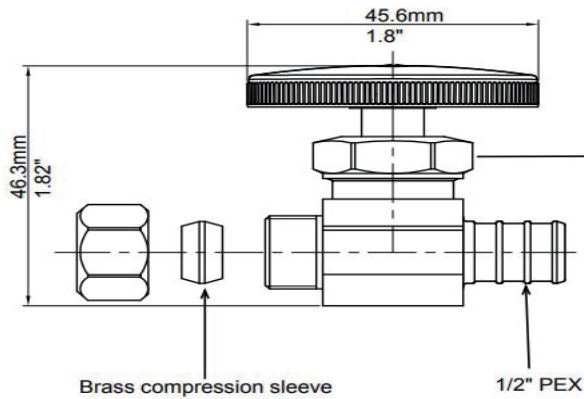

## TECHNICAL DATA

**DESCRIPTION:**  
3/8" O.D. Comp. Outlet X 1/2" PEX Inlet Straight Stop Multi Turn

**CONSTRUCTION:**  
Solid Brass Body and Plastic Stem, Plastic Handle, Rubber Washer

**FINISH:**  
Chrome Plated finish

**CODE APPROVALS:**  
UPC approved. Complies w/ NSF-61

**PACKAGING:**  
Color Box w/ Barcode  
Inner carton: 20  
Master carton: 80

PART#	DESCRIPTION	FINISH
SS-PEX-MT	3/8"OD Comp. X 1/2" PEX	Chrome

Country of origin: China

## ROUGH IN DRAWING

ALL DIMENSIONS SHOWN ARE NOMINAL

Meets requirements for NSF-61  
 Approved